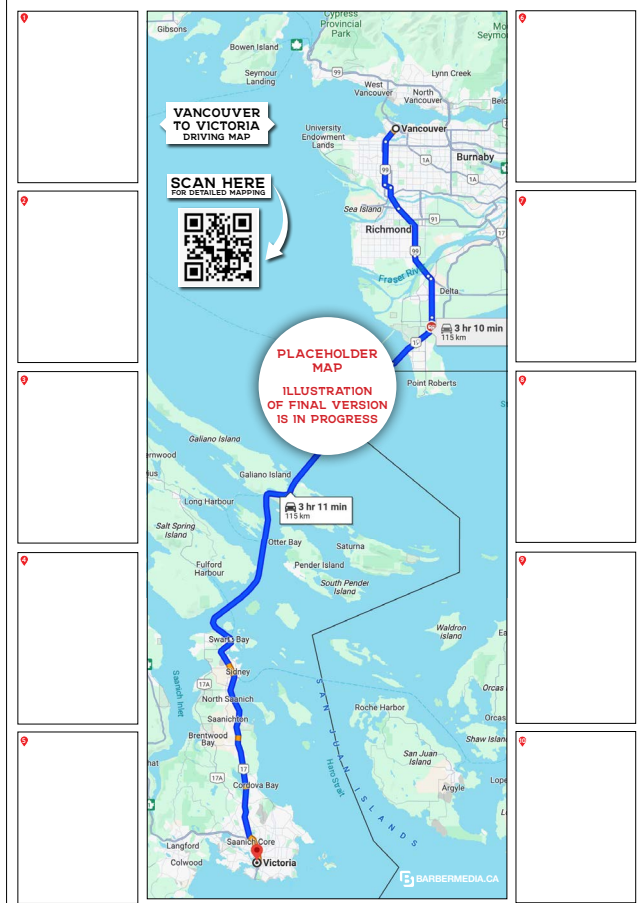

## VANCOUVER TO VICTORIA DRIVING MAP VANCOUVER DISTRIBUTION LOCATIONS

PLACEHOLDER MAP. ILLUSTRATION IN PROGRESS.

...and now!

OUR NEW DIGITAL CHANNEL FOR REGIONAL MARKETING

The DrivingBC.com website and Mobile App will be the supporting digital tools for the Sea to Sky, Vancouver to Victoria, Vancouver to the Sunshine Coast, and the Fraser Valley printed driving maps. The Driving BC Brochure will be available on BC Ferries and select visitor info centres throughout The Coast and The Okanagan Valley.

### BC FERRY ROUTES

- Victoria to Vancouver (Swartz Bay Tsawwassen)
- Nanaimo to Vancouver (Departure Bay to Horseshoe Bay)
- Sunshine Coast to Vancouver (Langdale to Horseshoe Bay)
- Vancouver to Gulf Islands (Tsawwassen to Galiano, Mayne, Pender & Salt Spring Island)
- Nanaimo to Tsawwassen (Duke Point to Tsawwassen)

### BC FERRY TERMINALS

- Tsawwassen
- Swartz Bay
- Horseshoe Bay
- Departure Bay
- Duke Point

DRIVING BC BROCHURE