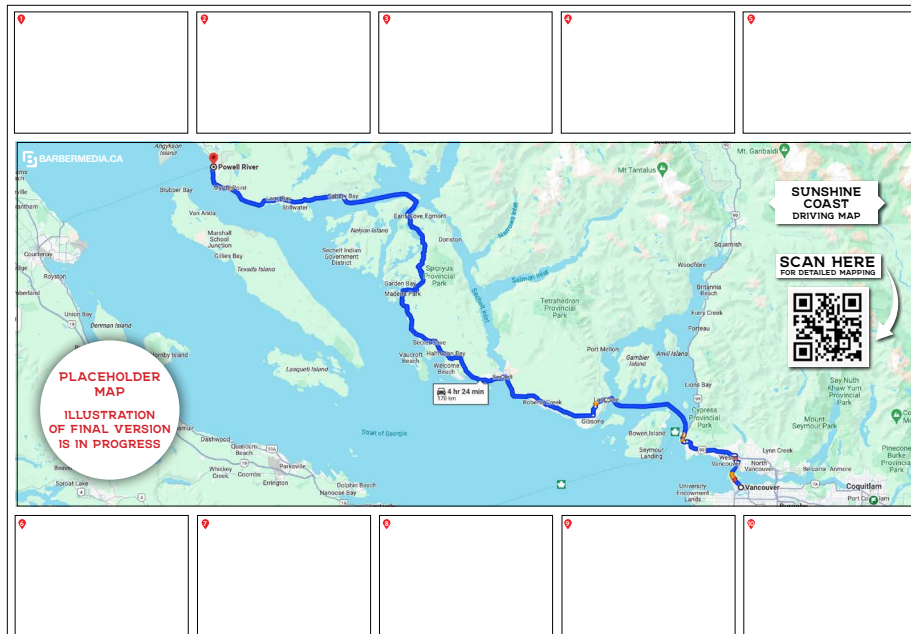

## SUNSHINE COAST DRIVING MAP VANCOUVER DISTRIBUTION LOCATIONS

PLACEHOLDER MAP. ILLUSTRATION IN PROGRESS.

...and now!

OUR NEW DIGITAL CHANNEL FOR REGIONAL MARKETING

The DrivingBC.com website and Mobile App will be the supporting digital tools for the Sea to Sky, Vancouver to Victoria, Vancouver to the Sunshine Coast, and the Fraser Valley printed driving maps. The Driving BC Brochure will be available on BC Ferries and select visitor info centres throughout The Coast and The Okanagan Valley.

#### BC FERRY ROUTES

- Victoria to Vancouver (Swartz Bay Tsawwassen)
- Nanaimo to Vancouver (Departure Bay to Horseshoe Bay)
- Sunshine Coast to Vancouver (Langdale to Horseshoe Bay)
- Vancouver to Gulf Islands (Tsawwassen to Galiano, Mayne, Pender & Salt Spring Island)
- Nanaimo to Tsawwassen (Duke Point to Tsawwassen)

#### BC FERRY TERMINALS

- Tsawwassen
- Swartz Bay
- Horseshoe Bay
- Departure Bay
- Duke Point

DRIVING BC BROCHURE