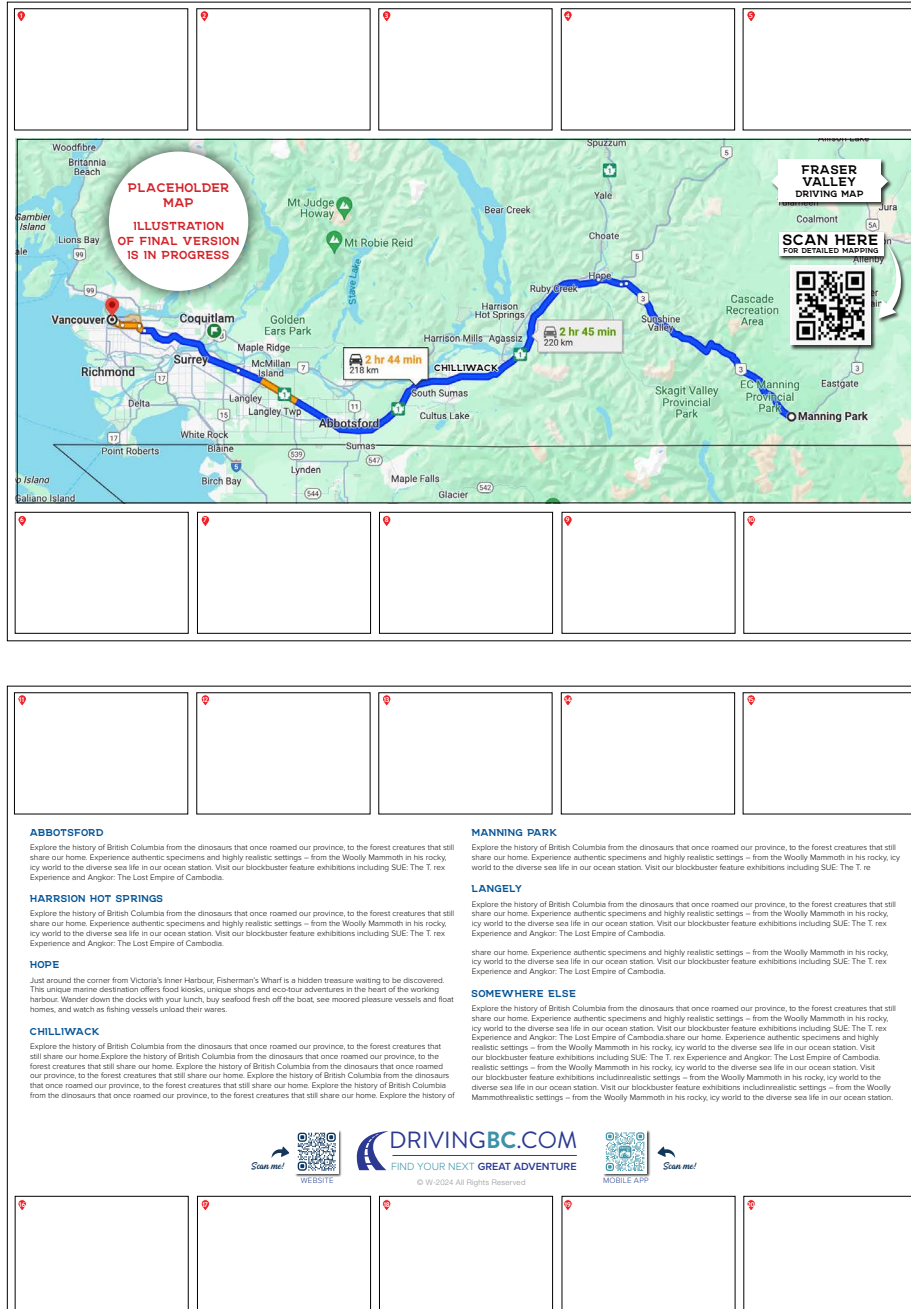

VANCOUVER & YVR

- Auberge Vancouver Hotel
- Best Western Chateau Granville Hotel & Suites
- Best Western Plus Sands
- Blue Horizon Hotel
- Carmana Plaza
- Century Plaza Hotel
- Coast Coal Harbour Vancouver Hotel
- Days Inn by Wyndham
- Delta Burnaby Hotel and Conference Center
- Delta Hotels by Marriott
- EXchange Hotel Vancouver
- Executive Hotel Le Soleil
- Fairmont Hotel Vancouver
- Fairmont Pacific Rim
- Fairmont Waterfront
- Granville Island Hotel
- Hampton Inn and Suites by Hilton
- Hilton Vancouver Downtown
- Holiday Inn Hotel & Suites North Vancouver
- Holiday Inn Hotel & Suites Vancouver
- Hotel Belmont Vancouver MGallery

PLACEHOLDER MAP. ILLUSTRATION IN PROGRESS.

...and now!

OUR NEW DIGITAL CHANNEL FOR REGIONAL MARKETING

The DrivingBC.com website and Mobile App will be the supporting digital tools for the Sea to Sky, Vancouver to Victoria, Vancouver to the Sunshine Coast, and the Fraser Valley printed driving maps. The Driving BC Brochure will be available on BC Ferries and select visitor info centres throughout The Coast and The Okanagan Valley.